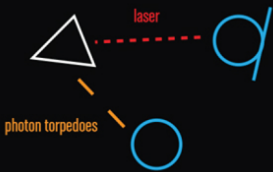

GALATIC BATTLE SYSTEM

OPTION 1 - THE EPIC ARMADA:

Choose a starship design

OPTION 3 - EPIC BATTLE:

Interactive interstellar battle scene controlled via a tablet or through our epic touch controller.

OPTION 2 - THE EPIC WEAPONS:

Choose a special effect weapon.

- Laser
- Photon Torpedoes

OPTION 4 - WARP SPEED:

Add warp speed to your interactive interstellar battle.

INTERACTIVE INTERSTELLAR BATTLE