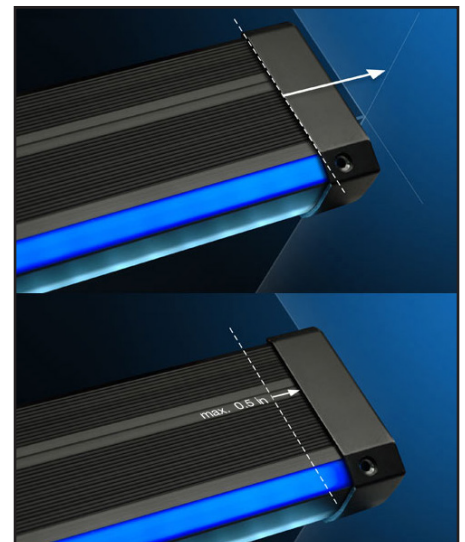

## Cinema Series | LED STEP LIGHTING

**TREAD AND RISER ILLUMINATION WITH OPTIONAL LIGHTED AISLE MARKER**

RGB LED Color Option with Milky Acrylic Shown on tread.  
White LED Shown on Riser

Epixsky's **4820-Step** Cinema Series Step Lighting is an aluminum stair profile with LED **tread and riser illumination** with single or RGB color options. Perfect for theater applications this profile also offers optional lighted aisle marker with a number, letter or symbol.

The profile comes in either black or aluminum finishes.

(black finish)

(aluminum finish)

### 4820-STEP Cinema Series

Aluminum dual LED lighted stair profile with optional aisle marker.

(Adjustable Endcaps up to 1.5mm/1/2")

#### KEY FEATURES:

- ▶ Fixed to the finished edge of a step with screws or an adhesive
- ▶ Can be installed on carpeted steps
- ▶ Anti-Slip Surface
- ▶ Adjustable end caps
- ▶ No visible LED points
- ▶ Optional lighted number, letter or symbol aisle marker
- ▶ Custom cut to length (max 2 meters / 78 inches)