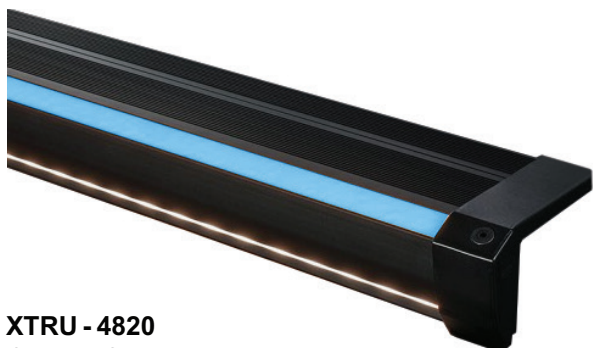

## Cinema Series | LED STEP LIGHTING

**TREAD AND RISER ILLUMINATION WITH OPTIONAL LIGHTED AISLE MARKER**

RGB LED Color Option with Milky Acrylic Shown on tread.  
White LED Shown on Riser

Epixsky's **4820-Step** Cinema Series Step Lighting is an aluminum stair profile with LED **tread and riser illumination** with single or RGB color options. Perfect for theater applications this profile also offers optional lighted aisle marker with a number, letter or symbol.

### 4820-STEP Cinema Series

Aluminum dual LED lighted stair profile with optional aisle marker.

(Adjustable Endcaps up to 1.5mm/1/2")

#### KEY FEATURES:

- ▶ Fixed to the finished edge of a step with screws or an adhesive
- ▶ Can be installed on carpeted steps
- ▶ Anti-Slip Surface
- ▶ Adjustable end caps
- ▶ No visible LED points
- ▶ Optional lighted number, letter or symbol aisle marker
- ▶ Custom cut to length (max 2 meters / 78 inches)

## XTRU - 4820 Cinema Series

Aluminum dual LED lighted stair profile  
with optional aisle marking with single or RGB color options.

Impact Lighting's **XTRU-4820** Cinema Series Step Lighting is an aluminum stair profile with LED tread and riser illumination with single or RGB color options. Perfect for theater applications this profile offers an optional lighted aisle marker with number, letter or symbol.