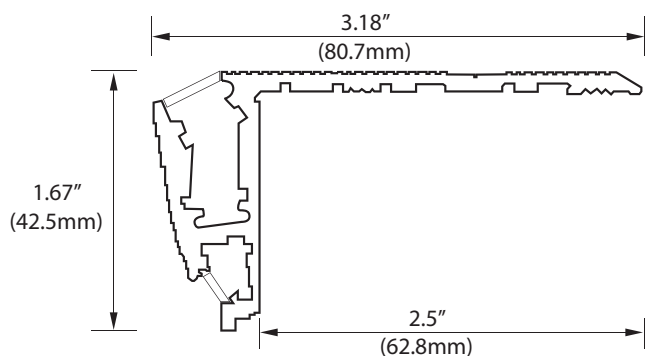

XTRU - 4820 Cinema Series

Aluminum dual LED lighted stair profile
with optional aisle marking with single or RGB color options.

Impact Lighting's **XTRU-4820** Cinema Series Step Lighting is an aluminum stair profile with LED tread and riser illumination with single or RGB color options. Perfect for theater applications this profile offers an optional lighted aisle marker with number, letter or symbol.

The profile comes in black or aluminum finishes.

KEY FEATURES

- Fixed to the finished edge of a step with screws or an adhesive
- Can be installed on carpeted steps
- Anti-Slip Surface
- Adjustable end caps
- No visible LED points
- Optional lighted number, letter or symbol aisle marker.
- Custom cut to Length (max 2 meters / 78 inches)

SIDE VIEW

TREAD COVER COLOR

ORDERING Example: **XTRU-4820-24"-BLK-CL-WH-RGB-2** = XTRU-4820 Profile 24", black finish, clear tread cover, Red, Green, Blue Tread LED w/ milky acrylic tread color, RGB LED tread color with white LED riser color, number 2 marker

MODEL	CUT LENGTH	HOUSING FINISH	TREAD COVER COLOR *	TREAD LED COLOR	RISER LED COLOR	OPTIONAL MARKER
XTRU-4820 Aluminum Dual LED Lighted Stair Profile	Write desired length above (0.15M - 2M) (6" - 78.5")	AL - Aluminum Finish BLK - Black Finish	BL - Blue Acrylic RED - Red Acrylic YE - Yellow Acrylic CL - Clear Acrylic MK - Milky White Acrylic	WH - White RGB - Red Green Blue * *requires controller	WH - White RGB - Red Green Blue * *requires controller	N - NONE "_____" - Write number, letter or symbol above

* When choosing a colored acrylic riser White LED is suggested