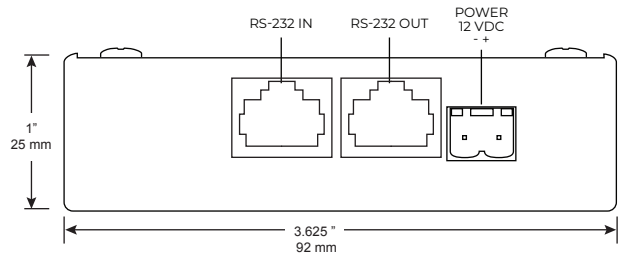

SPECIFICATION
CUBE

LUMI MINI LIGHT SYSTEM CONTROLLER

PROJECT	DATE
TYPE	QTY

KEY FEATURES:

- 2 Port (zones) handling two mini light drivers
- 12VDC
- Compatible with 3rd Party RS-232 Controllers
- Full dimming capabilities from 0 - 100%

The **CUBE** is specifically designed to connect and maximize our Lumi Mini Light dimming capabilities with our Epic WiFi or any other 3rd Party controller such as Control 4 or Savant, etc. The Lumi Mini Light System includes the CUBE, LUMI MINI LIGHT DRIVER and LUMI MINI LIGHTS.

FRONT

BACK

V. 220 | Copyright © 2021, Impact Lighting Inc. All Rights Reserved

ORDERING

MODEL

CUBE

LUMI MINI LIGHT
SYSTEM CONTROLLER

CAN BE USED IN CONJUNCTION WITH:

- 3rd Party RS-232 Controllers
- Epic WiFi Interface
- Epic Link
- Lumi Mini Downlights
- Mini Downlight Driver

A Division on Impact Lighting Inc.