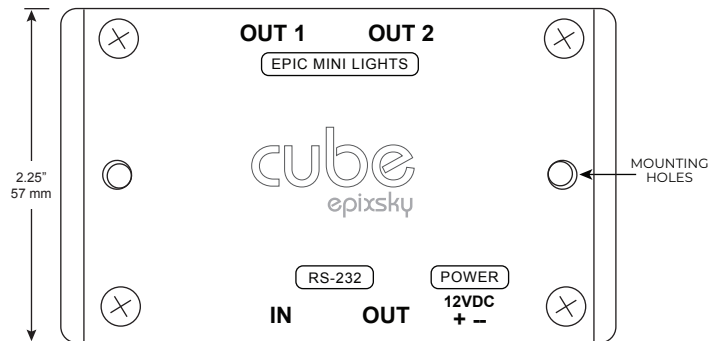

SPECIFICATION  
**CUBE**

LUMI MINI LIGHT SYSTEM CONTROLLER

PROJECT	DATE
TYPE	QTY

CUBE

**KEY FEATURES:**

- 2 Port (zones) handling two mini light drivers
- 12VDC
- Compatible with 3rd Party RS-232 Controllers
- Full dimming capabilities from 0 - 100%

The **CUBE** is specifically designed to connect and maximize our Lumi Mini Light dimming capabilities with our Epic WiFi or any other 3rd Party controller such as Control 4 or Savant, etc. The Lumi Mini Light System includes the CUBE, LUMI MINI LIGHT DRIVER and LUMI MINI LIGHTS.