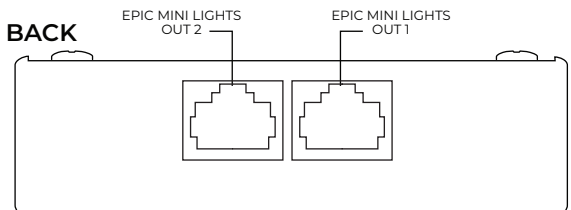

SPECIFICATION
CUBE

LUMI MINI LIGHT SYSTEM CONTROLLER

PROJECT	DATE
TYPE	QTY

KEY FEATURES:

- 2 Port (zones) handling two mini light drivers
- 12VDC
- Compatible with 3rd Party RS-232 Controllers
- Full dimming capabilities from 0 - 100%

The **CUBE** is specifically designed to connect and maximize our Lumi Mini Light dimming capabilities with our Epic WiFi or any other 3rd Party controller such as Control 4 or Savant, etc. The Lumi Mini Light System includes the CUBE, LUMI MINI LIGHT DRIVER and LUMI MINI LIGHTS.

V. 220 | Copyright © 2021, Impact Lighting Inc. All Rights Reserved

ORDERING

MODEL

CUBE

LUMI MINI LIGHT
SYSTEM CONTROLLER

CAN BE USED IN CONJUNCTION WITH:

- 3rd Party RS-232 Controllers
- Epic WiFi Interface
- Epic Link
- Lumi Mini Downlights
- Mini Downlight Driver

A Division on Impact Lighting Inc.