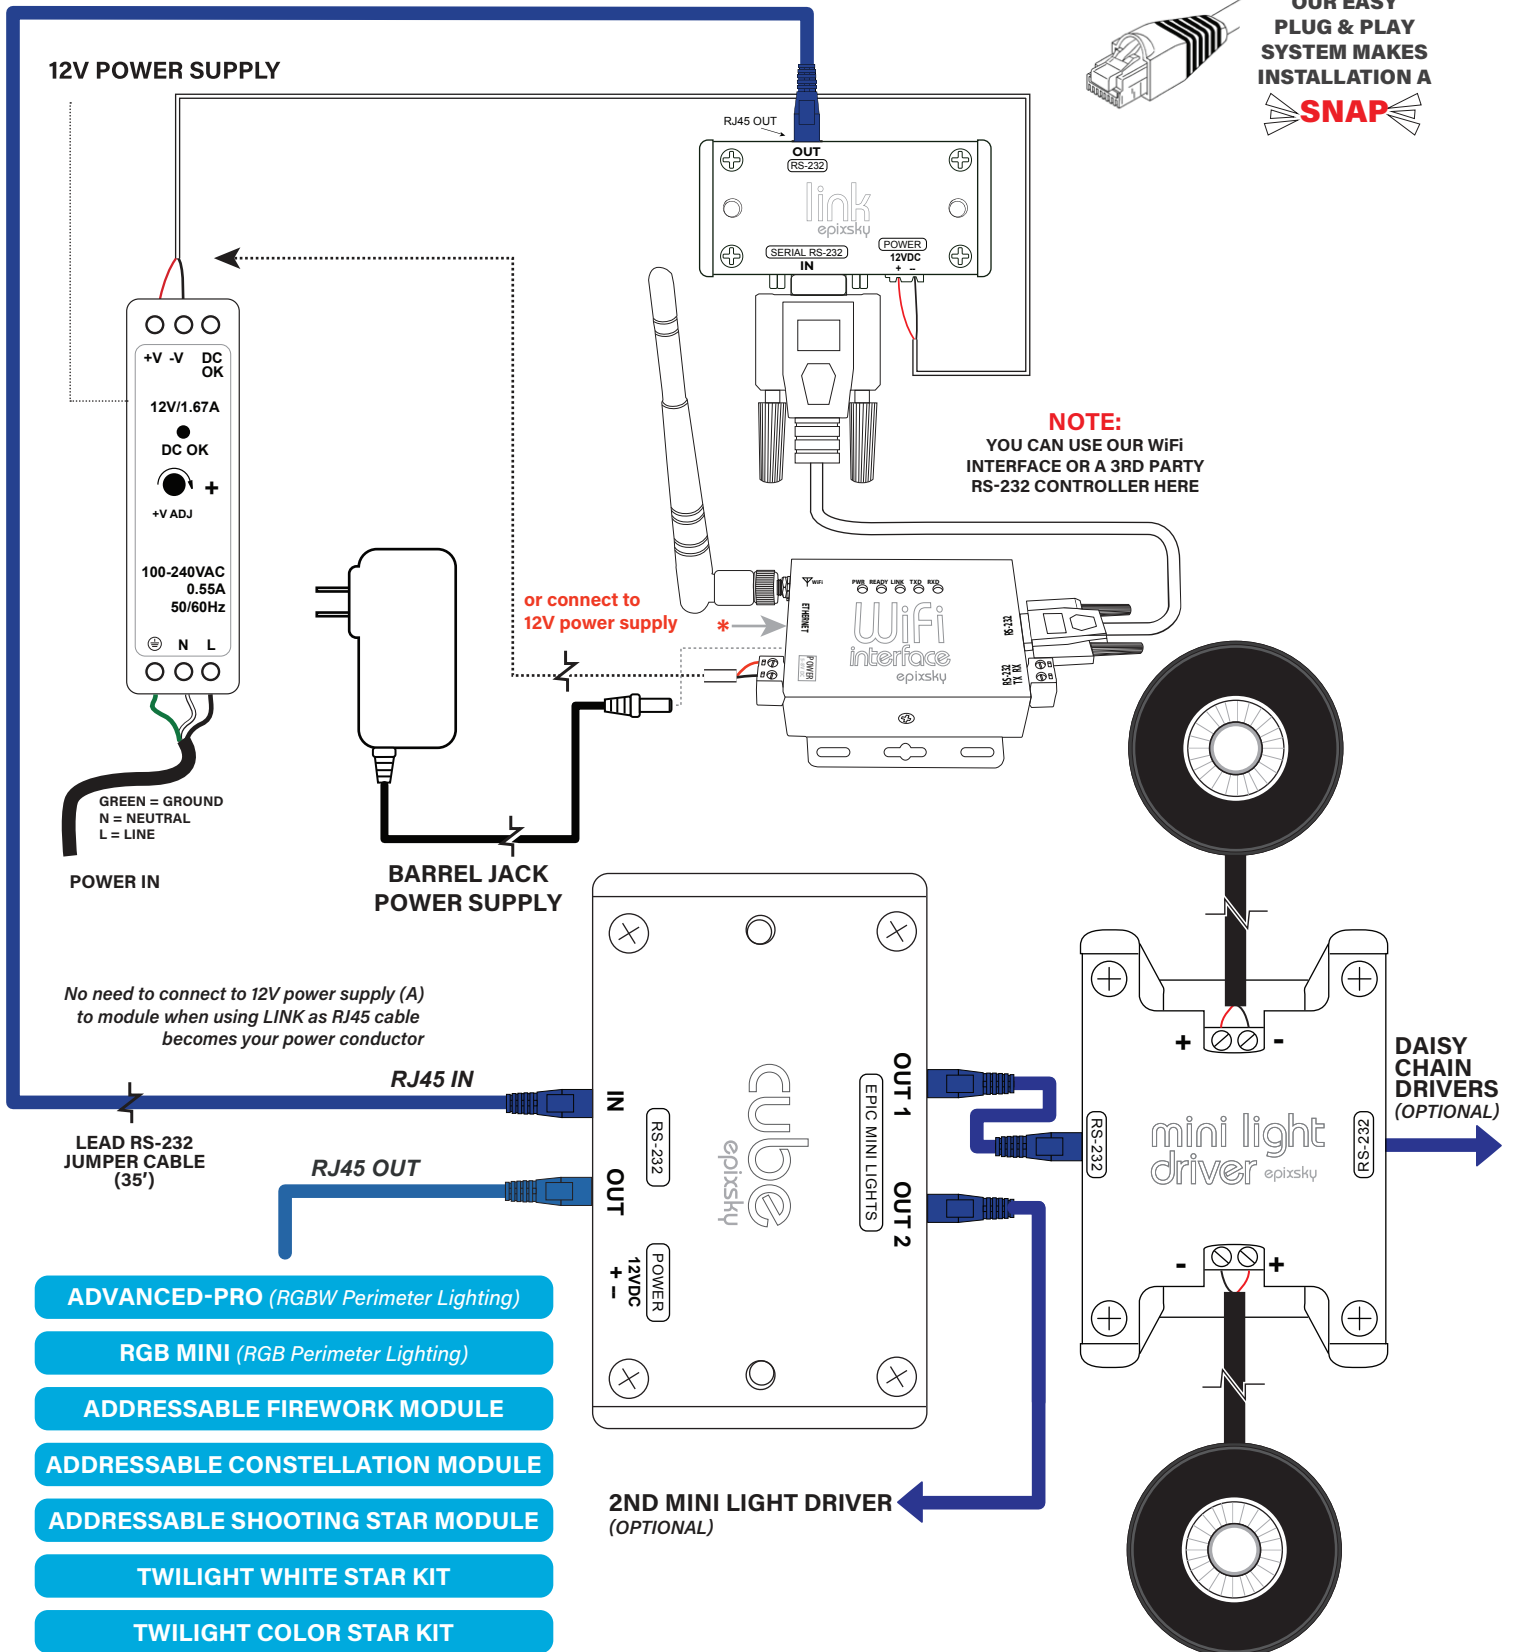

SPECIFICATION  
**CUBE**

LUMI MINI LIGHT SYSTEM CONTROLLER

PROJECT	DATE
TYPE	QTY

CUBE

**KEY FEATURES:**

- 2 Port (zones) handling two mini light drivers
- 12VDC
- Compatible with 3rd Party RS-232 Controllers
- Full dimming capabilities from 0 - 100%

The **CUBE** is specifically designed to connect and maximize our Lumi Mini Light dimming capabilities with our Epic WiFi or any other 3rd Party controller such as Control 4 or Savant, etc. The Lumi Mini Light System includes the CUBE, LUMI MINI LIGHT DRIVER and LUMI MINI LIGHTS.

FRONT

BACK

V. 220 | Copyright © 2021, Impact Lighting Inc. All Rights Reserved

**ORDERING**

MODEL

**CUBE**

LUMI MINI LIGHT  
SYSTEM CONTROLLER

**CAN BE USED IN CONJUNCTION WITH:**

- 3rd Party RS-232 Controllers
- Epic WiFi Interface
- Epic Link
- Lumi Mini Downlights
- Mini Downlight Driver

A Division on Impact Lighting Inc.

OUR EASY  
PLUG & PLAY  
SYSTEM MAKES  
INSTALLATION A  
**SNAP**