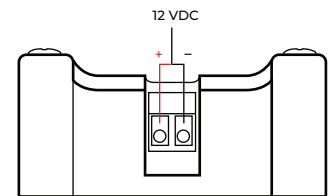

SPECIFICATION
MINI LIGHT DRIVER

DUAL MINI LIGHT DRIVER

PROJECT	DATE
TYPE	QTY

The **MINI LIGHT DRIVER** makes installing our Mini Lumi downlights into any ceiling or star panel hassle free. Each module accomodates two mini lights and can daisy chain up to 10 sets before needing another power supply.

MINI LIGHT DRIVER

KEY FEATURES:

- Daisy Chain Multiple Drivers
- 12VDC
- Accomodates 2 Mini Downlights

LEFT

RIGHT

SIDE A

SIDE B

V. 220 | Copyright © 2021, Impact Lighting Inc. All Rights Reserved

ORDERING

MODEL

MLD

LUMI MINI LIGHT
 DUAL DRIVER

CAN BE USED IN CONJUNCTION WITH:

- Cube or Straight 12VDC Power
- LUMI Mini Downlights

A Division on Impact Lighting Inc.

3100 Pennington Road, Orlando Florida 32804 • Ph. 1-800-507-5714 • Email: sales@epiXsky.com