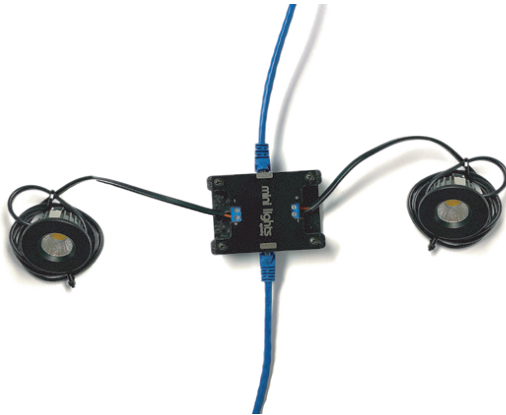

SPECIFICATION
MINI LIGHT DRIVER

DUAL MINI LIGHT DRIVER

PROJECT	DATE
TYPE	QTY

The **MINI LIGHT DRIVER** makes installing our Mini Lumi downlights into any ceiling or star panel hassle free. Each module accomodates two mini lights and can daisy chain up to 10 sets before needing another power supply.

MINI LIGHT DRIVER

KEY FEATURES:

- Daisy Chain Multiple Drivers
- 12VDC
- Accomodates 2 Mini Downlights

LEFT

RIGHT

SIDE A

SIDE B

V. 220 | Copyright © 2021, Impact Lighting Inc. All Rights Reserved

ORDERING

MODEL

MLD

LUMI MINI LIGHT
 DUAL DRIVER

CAN BE USED IN CONJUNCTION WITH:

- Cube or Straight 12VDC Power
- LUMI Mini Downlights

A Division on Impact Lighting Inc.

3100 Pennington Road, Orlando Florida 32804 • Ph. 1-800-507-5714 • Email: sales@epiXsky.com

epiXsky.com

WIRING DIAGRAM
MINI LIGHT DRIVER

THIRD PARTY CONTROL

BUILD YOUR UNIVERSE BY CONNECTING

ADDITIONAL MODULES, CONTROLLERS, & ACCESSORIES.
 EPIXSKY ALLOWS YOU TO EXPAND YOUR STAR SYSTEM WITH RJ45 PORTS FOR THE ULTIMATE SIMPLICITY AND CONTROL!