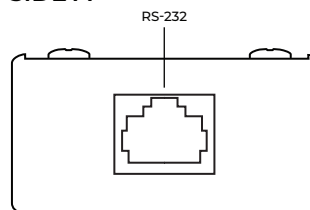

SPECIFICATION
MINI LIGHT DRIVER

DUAL MINI LIGHT DRIVER

PROJECT	DATE
TYPE	QTY

The **MINI LIGHT DRIVER** makes installing our Mini Lumi downlights into any ceiling or star panel hassle free. Each module accomodates two mini lights and can daisy chain up to 10 sets before needing another power supply.

MINI LIGHT DRIVER

KEY FEATURES:

- Daisy Chain Multiple Drivers
- 12VDC
- Accomodates 2 Mini Downlights

LEFT

RIGHT

SIDE A

SIDE B

V. 220 | Copyright © 2021, Impact Lighting Inc. All Rights Reserved

ORDERING

MODEL

MLD

LUMI MINI LIGHT
 DUAL DRIVER

CAN BE USED IN CONJUNCTION WITH:

- Cube or Straight 12VDC Power
- LUMI Mini Downlights

A Division on Impact Lighting Inc.

3100 Pennington Road, Orlando Florida 32804 • Ph. 1-800-507-5714 • Email: sales@epiXsky.com