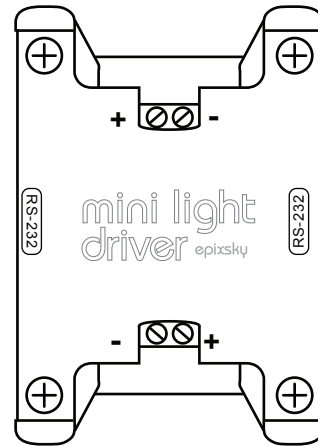

SPECIFICATION
MINI LIGHT DRIVER

DUAL MINI LIGHT DRIVER

PROJECT	DATE
TYPE	QTY

The **MINI LIGHT DRIVER** makes installing our Mini Lumi downlights into any ceiling or star panel hassle free. Each module accomodates two mini lights and can daisy chain up to 10 sets before needing another power supply.

MINI LIGHT DRIVER

KEY FEATURES:

- Daisy Chain Multiple Drivers
- 12VDC
- Accomodates 2 Mini Downlights

LEFT

RIGHT

SIDE A

SIDE B

V. 220 | Copyright © 2021, Impact Lighting Inc. All Rights Reserved