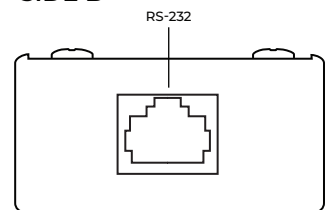

SPECIFICATION
MINI LIGHT DRIVER

DUAL MINI LIGHT DRIVER

PROJECT	DATE
TYPE	QTY

The **MINI LIGHT DRIVER** makes installing our Mini Lumi downlights into any ceiling or star panel hassle free. Each module accomodates two mini lights and can daisy chain up to 10 sets before needing another power supply.

MINI LIGHT DRIVER

KEY FEATURES:

- Daisy Chain Multiple Drivers
- 12VDC
- Accomodates 2 Mini Downlights

LEFT

RIGHT

SIDE A

SIDE B

V. 220 | Copyright © 2021, Impact Lighting Inc. All Rights Reserved

ORDERING

MODEL

MLD

LUMI MINI LIGHT
 DUAL DRIVER

CAN BE USED IN CONJUNCTION WITH:

- Cube or Straight 12VDC Power
- LUMI Mini Downlights

A Division on Impact Lighting Inc.

3100 Pennington Road, Orlando Florida 32804 • Ph. 1-800-507-5714 • Email: sales@epiXsky.com