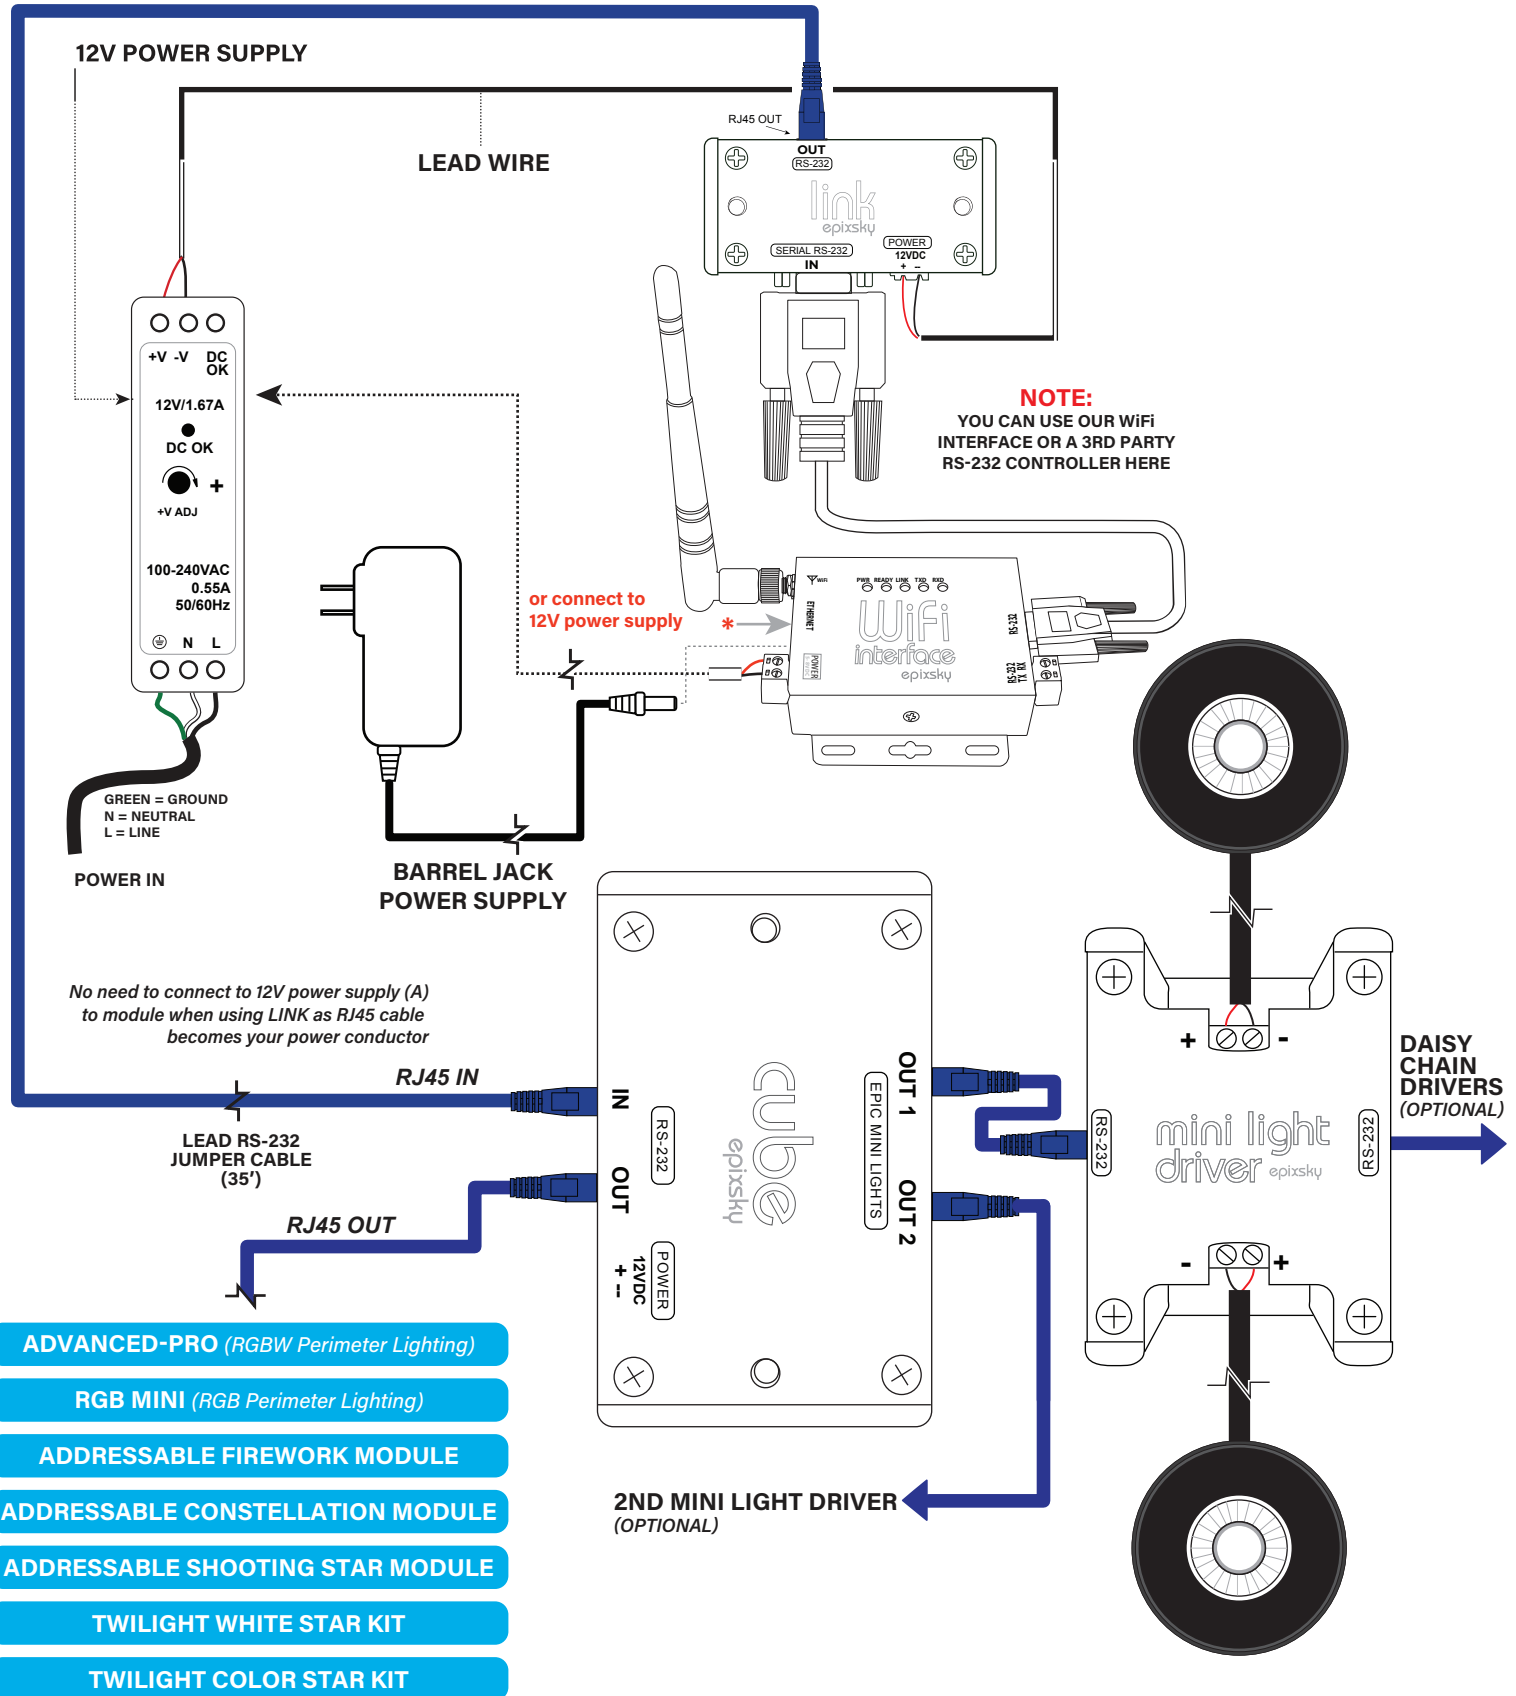

SPECIFICATION
MINI LIGHT DRIVER

DUAL MINI LIGHT DRIVER

PROJECT	DATE
TYPE	QTY

The **MINI LIGHT DRIVER** makes installing our Mini Lumi downlights into any ceiling or star panel hassle free. Each module accomodates two mini lights and can daisy chain up to 10 sets before needing another power supply.

MINI LIGHT DRIVER

KEY FEATURES:

- Daisy Chain Multiple Drivers
- 12VDC
- Accomodates 2 Mini Downlights

LEFT

RIGHT

SIDE A

SIDE B

V. 220 | Copyright © 2021, Impact Lighting Inc. All Rights Reserved

ORDERING

MODEL

MLD

LUMI MINI LIGHT
 DUAL DRIVER

CAN BE USED IN CONJUNCTION WITH:

- Cube or Straight 12VDC Power
- LUMI Mini Downlights

A Division on Impact Lighting Inc.

3100 Pennington Road, Orlando Florida 32804 • Ph. 1-800-507-5714 • Email: sales@epiXsky.com

epiXsky.com

WIRING DIAGRAM
MINI LIGHT DRIVER

THIRD PARTY CONTROL

BUILD YOUR UNIVERSE BY CONNECTING

ADDITIONAL MODULES, CONTROLLERS, & ACCESSORIES.
 EPIXSKY ALLOWS YOU TO EXPAND YOUR STAR SYSTEM WITH RJ45 PORTS FOR THE ULTIMATE SIMPLICITY AND CONTROL!