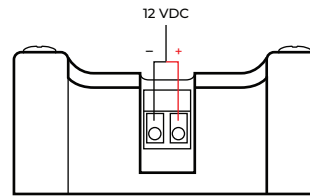

SPECIFICATION
MINI LIGHT DRIVER

DUAL MINI LIGHT DRIVER

PROJECT	DATE
TYPE	QTY

The **MINI LIGHT DRIVER** makes installing our Mini Lumi downlights into any ceiling or star panel hassle free. Each module accomodates two mini lights and can daisy chain up to 10 sets before needing another power supply.

MINI LIGHT DRIVER

KEY FEATURES:

- Daisy Chain Multiple Drivers
- 12VDC
- Accomodates 2 Mini Downlights

LEFT

RIGHT

SIDE A

SIDE B

V. 220 | Copyright © 2021, Impact Lighting Inc. All Rights Reserved

ORDERING

MODEL

MLD

LUMI MINI LIGHT
 DUAL DRIVER

CAN BE USED IN CONJUNCTION WITH:

- Cube or Straight 12VDC Power
- LUMI Mini Downlights

A Division on Impact Lighting Inc.

3100 Pennington Road, Orlando Florida 32804 • Ph. 1-800-507-5714 • Email: sales@epiXsky.com